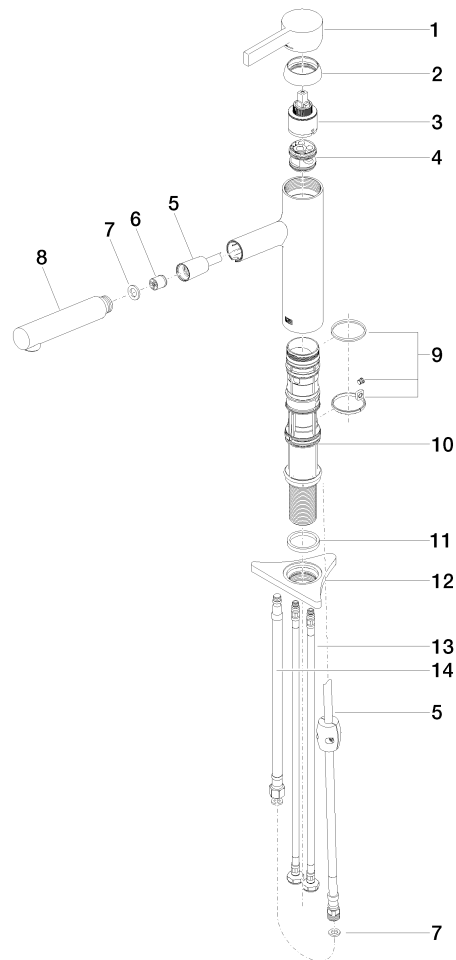

DORNBACHT LYV Single-lever mixer Pull-out - Brushed Nickel

33 845 110

- 237mm projection
- pivotable spout 120°
- air-enriched flow and spray flow
- fabric braided hose 1500 mm
- max. flow 8.8 l/min at 3 bar flow pressure

Intrinsic protection against back flow.

| | | |
|---|----------------|---------------|
|  | Brushed Nickel | 33 845 110-70 |
|  | Chrome | 33 845 110-00 |
|  | Soft Black | 33 845 110-69 |

DORNBRAUCH LYV Single-lever mixer Pull-out - Brushed Nickel

33 845 110

Flow rate chart

Certificates

Belgaqua_23-012- ACS_23 ACC NY AbP_10068.
27_3. 085.

DORNBACHT LYV Single-lever mixer Pull-out - Brushed Nickel

33 845 110

Parts for other finishes can be found here: [Chrome](#)

Spare parts list

| No. | Item Number | Name | Quantity used | Delivery time |
|-----|--------------------|--------------|---------------|---------------|
| 1 | 90 20 81 001 00-70 | handle | 1 | 2 |
| 2 | 90 28 30 010 00-70 | cover | 1 | 2 |
| 3 | 90 15 05 067 00 90 | cartridge | 1 | 2 |
| 4 | 90 18 40 227 00 90 | insert | 1 | 2 |
| 5 | 90 30 02 101 00 90 | hose | 1 | 2 |
| 6 | 90 23 01 051 00 90 | flow reducer | 1 | 2 |
| 7 | 90 14 05 081 00 90 | seal | 1 | 2 |
| 8 | 90 12 11 180 00-70 | shower | 1 | 2 |
| 9 | 90 14 15 062 00 90 | gasket kit | 1 | 2 |
| 10 | 90 30 01 211 00 90 | shaft | 1 | 2 |
| 11 | 90 14 05 080 00 90 | seal | 1 | 2 |
| 12 | 90 23 10 003 00 90 | fixing set | 1 | 2 |
| 13 | 04 30 04 100 00 90 | hose | 2 | 2 |
| 14 | 90 30 04 110 00 90 | hose | 1 | 2 |