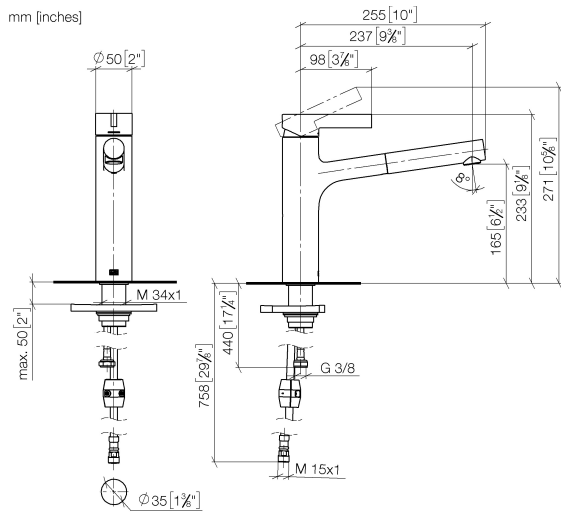

DORNBACHT LYV Single-lever mixer Pull-out - Brushed Nickel

33 845 110

- 237mm projection
- pivotable spout 120°
- air-enriched flow and spray flow
- fabric braided hose 1500 mm
- max. flow 8.8 l/min at 3 bar flow pressure

Intrinsic protection against back flow.

| | | |
|---|----------------|---------------|
|  | Brushed Nickel | 33 845 110-70 |
|  | Chrome | 33 845 110-00 |
|  | Soft Black | 33 845 110-69 |

DORNBRAUCH LYV Single-lever mixer Pull-out - Brushed Nickel

33 845 110

Flow rate chart

Certificates

Belgaqua_23-012- ACS_23 ACC NY AbP_10068.
27_3. 085.

DORNBACHT LYV Single-lever mixer Pull-out - Brushed Nickel

33 845 110

Parts for other finishes can be found here: [Chrome](#)

Spare parts list

| No. | Item Number | Name | Quantity used | Delivery time |
|-----|--------------------|--------------|---------------|---------------|
| 1 | 90 20 81 001 00-70 | handle | 1 | 2 |
| 2 | 90 28 30 010 00-70 | cover | 1 | 2 |
| 3 | 90 15 05 067 00 90 | cartridge | 1 | 2 |
| 4 | 90 18 40 227 00 90 | insert | 1 | 2 |
| 5 | 90 30 02 101 00 90 | hose | 1 | 2 |
| 6 | 90 23 01 051 00 90 | flow reducer | 1 | 2 |
| 7 | 90 14 05 081 00 90 | seal | 1 | 2 |
| 8 | 90 12 11 180 00-70 | shower | 1 | 2 |
| 9 | 90 14 15 062 00 90 | gasket kit | 1 | 2 |
| 10 | 90 30 01 211 00 90 | shaft | 1 | 2 |
| 11 | 90 14 05 080 00 90 | seal | 1 | 2 |
| 12 | 90 23 10 003 00 90 | fixing set | 1 | 2 |
| 13 | 04 30 04 100 00 90 | hose | 2 | 2 |
| 14 | 90 30 04 110 00 90 | hose | 1 | 2 |