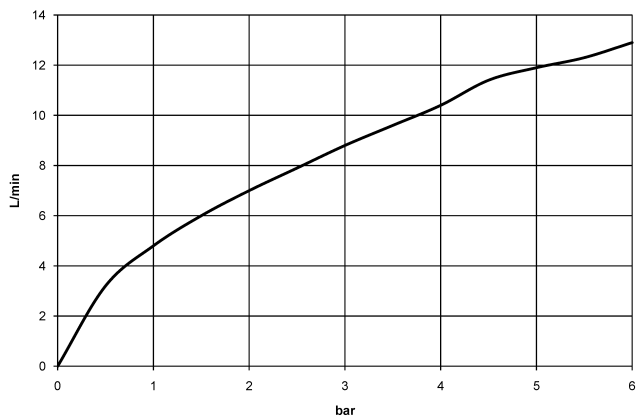

DORNBACHT LYV Single-lever mixer Pull-out - Brushed Nickel

33 845 110

- 237mm projection
- pivotable spout 120°
- air-enriched flow and spray flow
- fabric braided hose 1500 mm
- max. flow 8.8 l/min at 3 bar flow pressure

Intrinsic protection against back flow.

| | | |
|---|----------------|---------------|
|  | Brushed Nickel | 33 845 110-70 |
|  | Chrome | 33 845 110-00 |
|  | Soft Black | 33 845 110-69 |

DORNBRAUCH LYV Single-lever mixer Pull-out - Brushed Nickel

33 845 110

Flow rate chart

Certificates

Belgaqua_23-012- ACS_23 ACC NY AbP_10068.
27_3. 085.

DORNBACHT LYV Single-lever mixer Pull-out - Brushed Nickel

33 845 110

Parts for other finishes can be found here: [Chrome](#)